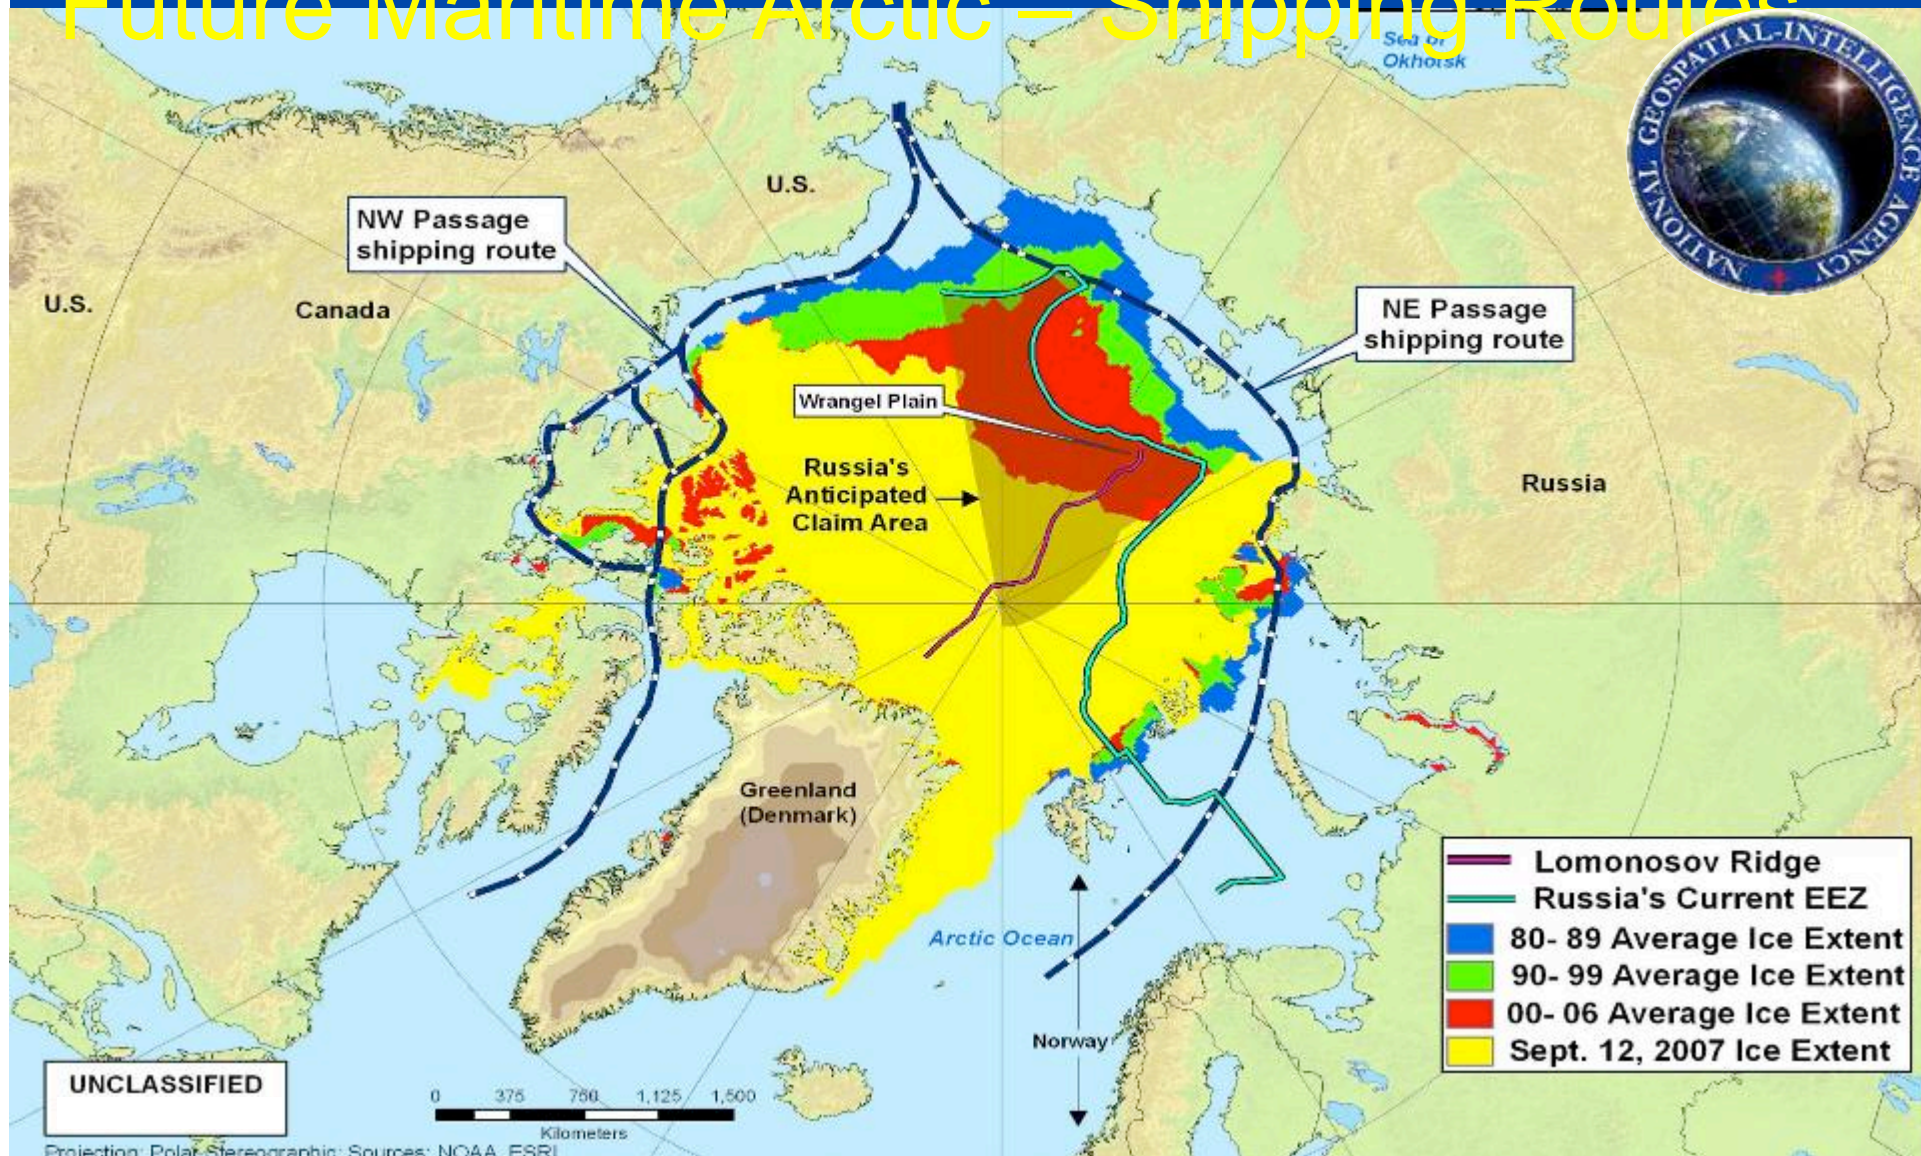

The Emerging Arctic

A New Maritime Frontier

Agenda

- Changes in the Arctic
- Coast Guard in the Arctic
- Coast Guard Missions
- Arctic Operations Summer 2008

Summer Sea Ice Retreat

★
Barrow

2005

2007

Boundary Claims

Homeland Security

1) North Pole

2) Lomonosov Ridge

3) 200 nautical mile line

4) Russian-claimed territory

Future Maritime Arctic – Shipping Routes

UNCLASSIFIED

Homeland Security

Maritime Traffic Management

- Discuss process for establishing ship routing measures
 - Lengthy process, ultimately approved by International Maritime Organization

Coastal Erosion

- Loss of protection from fall storms

Port Heiden

Kivalina

Seasonal Ore Operations

Growing Eco-Tourism

- M/S Explorer
 - Nov 2007: 154 people abandon a cruiseliner that struck an iceberg and sank in the Antarctic

Expanding Resource Exploration