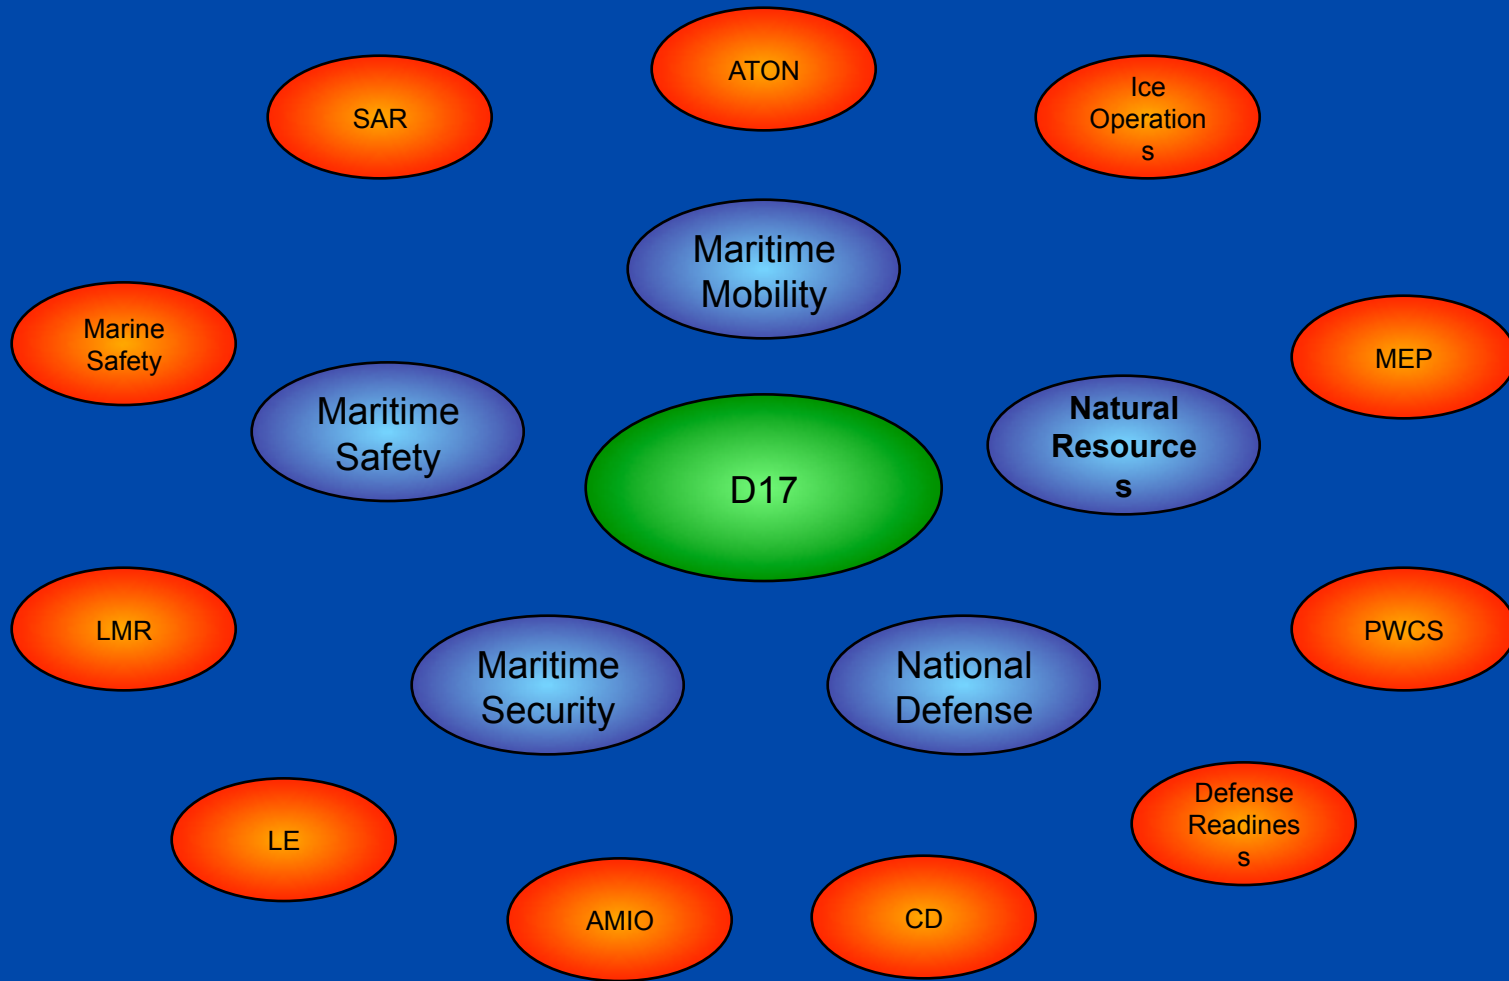

Port Heiden

Kivalina

Seasonal Ore Operations

Growing Eco-Tourism

- M/S Explorer
 - Nov 2007: 154 people abandon a cruiseliner that struck an iceberg and sank in the Antarctic

Expanding Resource Exploration

- Increased offshore exploration
 - 18 commercial vessels
 - 12 exploration wells
- Legal issues pend

Species Movement North

- Stocks are moving North
- No commercial fishing in Arctic
 - Awaiting NPFMC decision

Pollock (Saithe) - Pollachius virens - 70-100 cm

NPFMC – North Pacific Fishery Management Council

Homeland Security

The CG has 142 years of Arctic Service

USRC *Bear*

- Ice breaking
- Ice patrol
- Loran
- Marine mammal protection
- Bering Sea Patrols
- World War II
- Overland Expedition
- Exploration
- Marine Safety

Homeland
Security

Missions

Homeland
Security

Arctic Changes Drive Coast Guard Mission Expansion North

All Coast Guard missions in Southern Alaska must be expanded to Northern Alaska

Arctic Ops Summer '08

- Develop Arctic Domain Awareness
 - Nome C130 Deployment
- Cutter Operations
 - HEALY, POLAR SEA
- CGC SPAR Waterways Analysis & Management System
- International Search and Rescue Exercise
- Tailored Force Package Deployment
- Prudhoe Bay Maritime Security Deployment
- Coastal Community Engagement